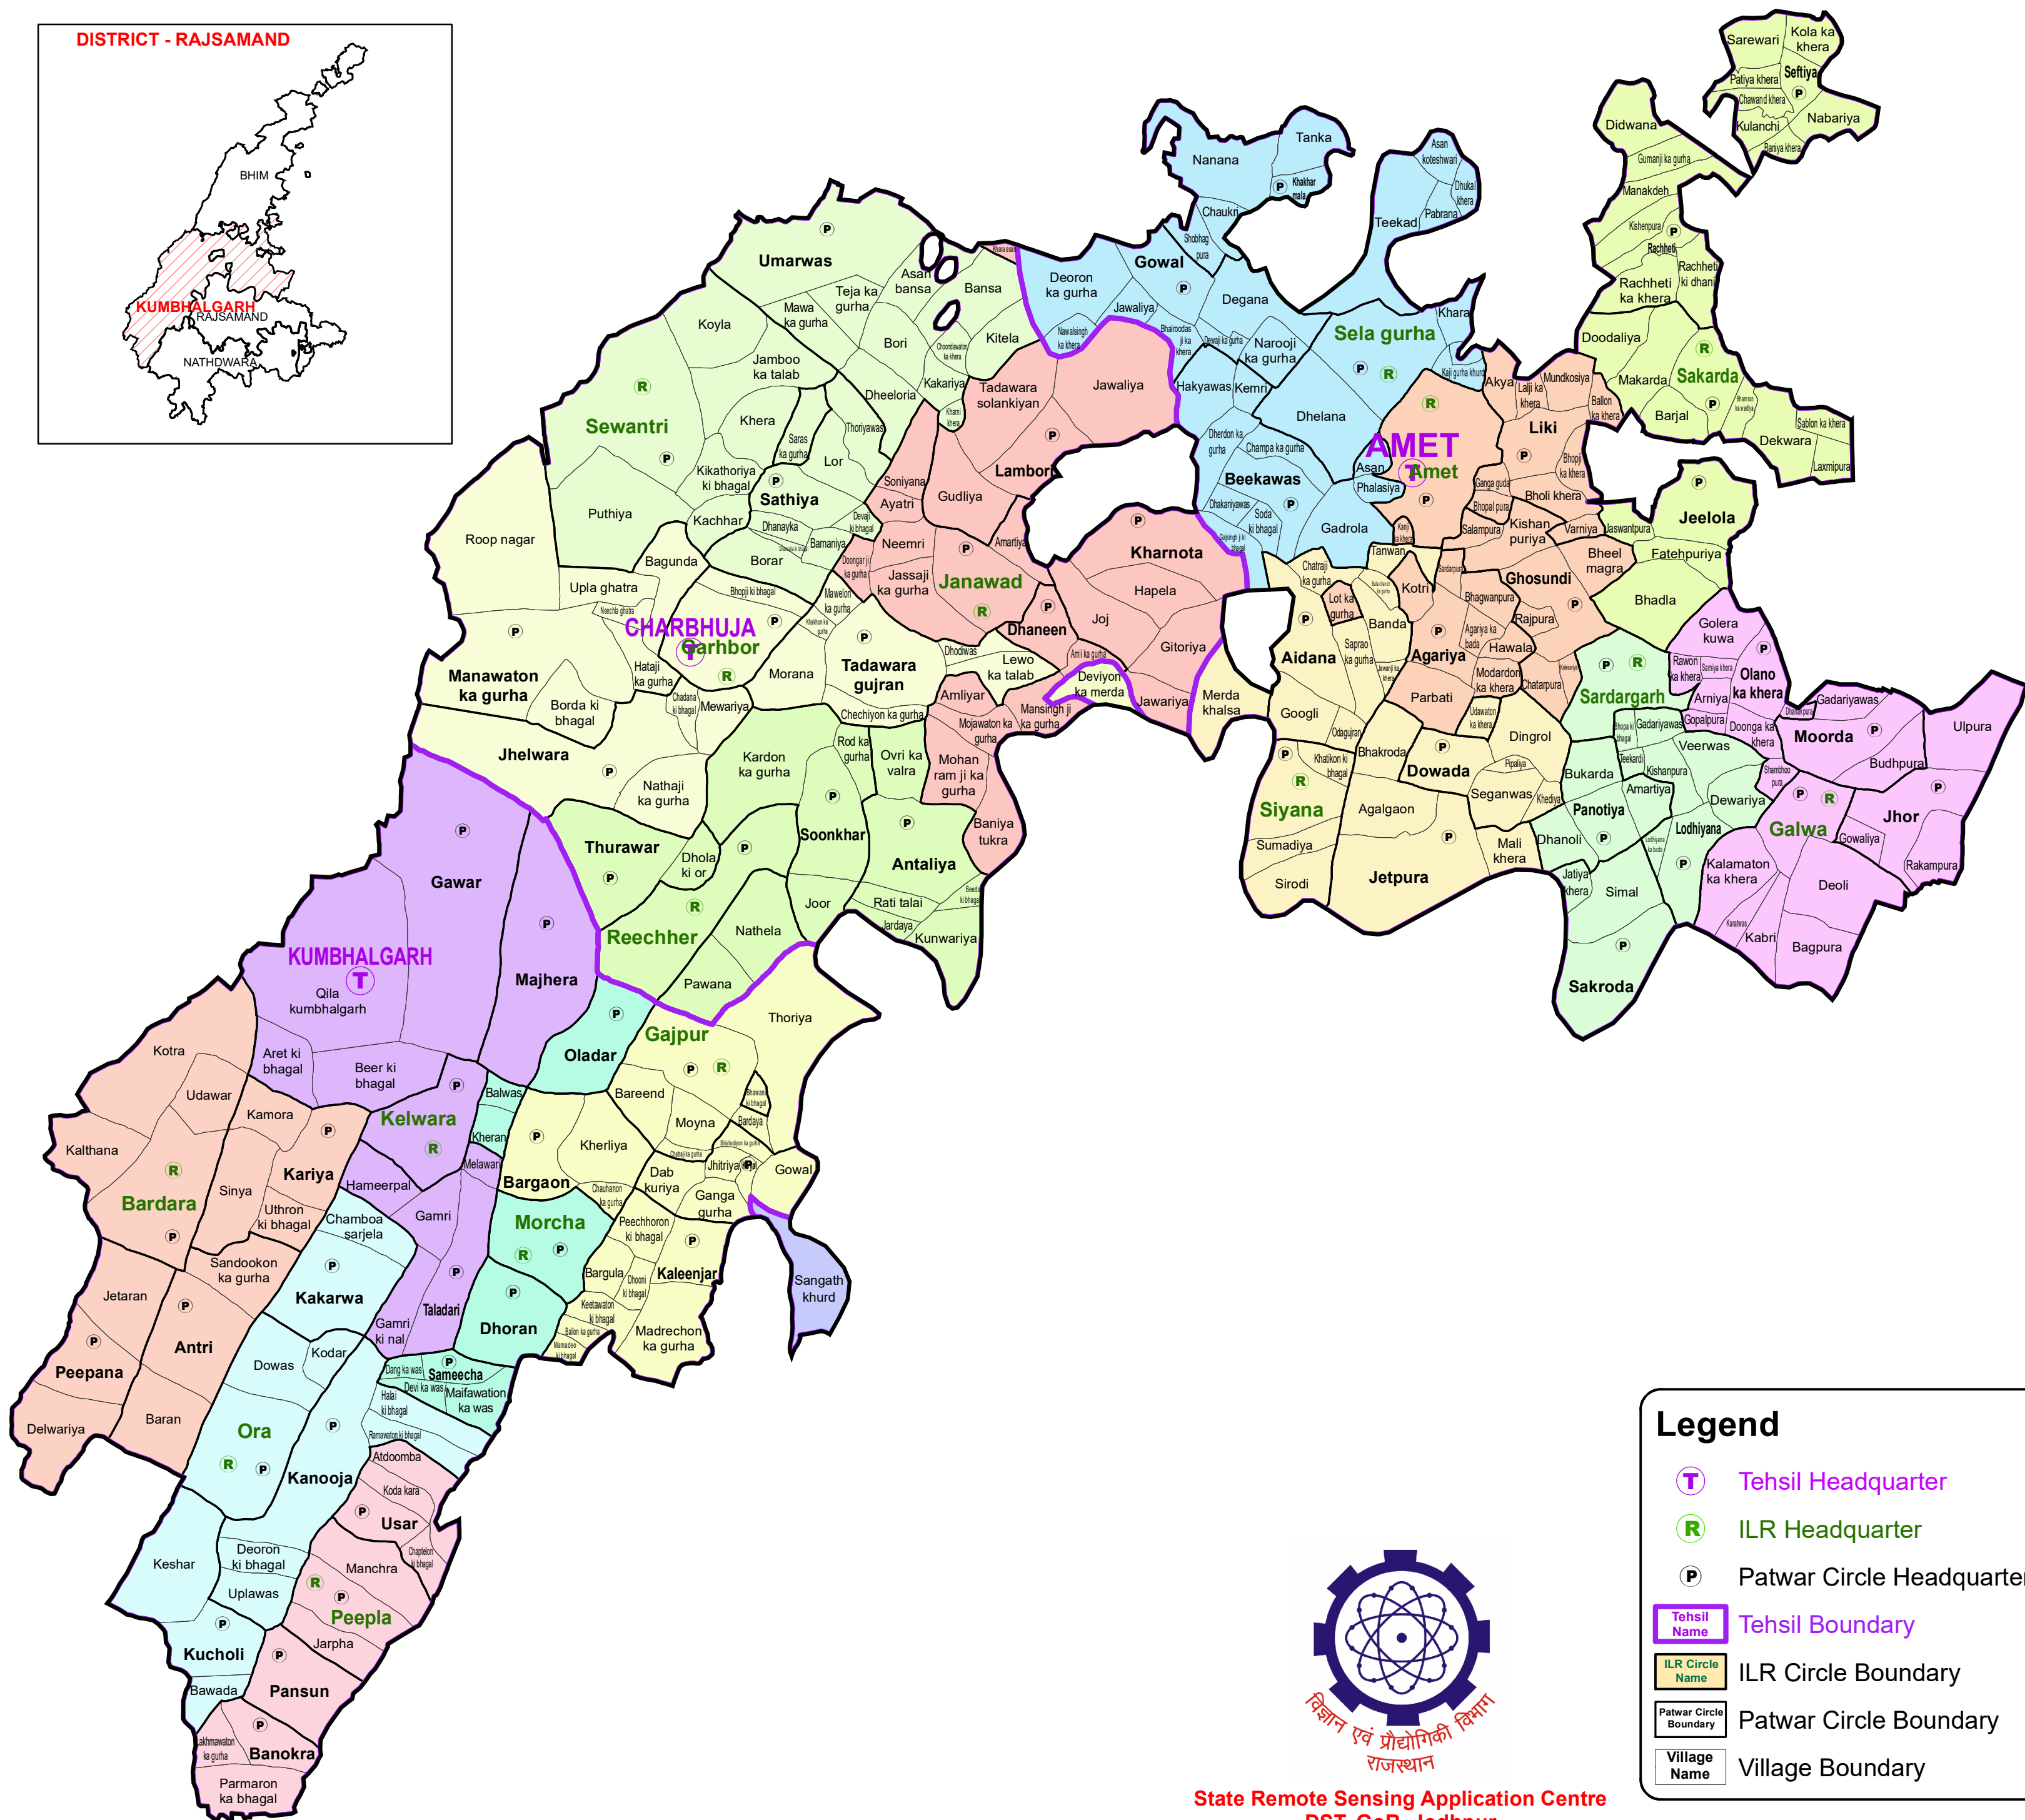

ASSEMBLY CONSTITUENCY - KUMBHALGARH-174

DISTRICT - RAJSAMAND

Legend

- Ⓧ Tehsil Headquarter
- Ⓧ ILR Headquarter
- P Patwar Circle Headquarter
- Tehsil Boundary
- ILR Circle Boundary
- Patwar Circle Boundary
- Village Boundary

State Remote Sensing Application Centre
DST, GoR, Jodhpur

Election Department, Rajasthan