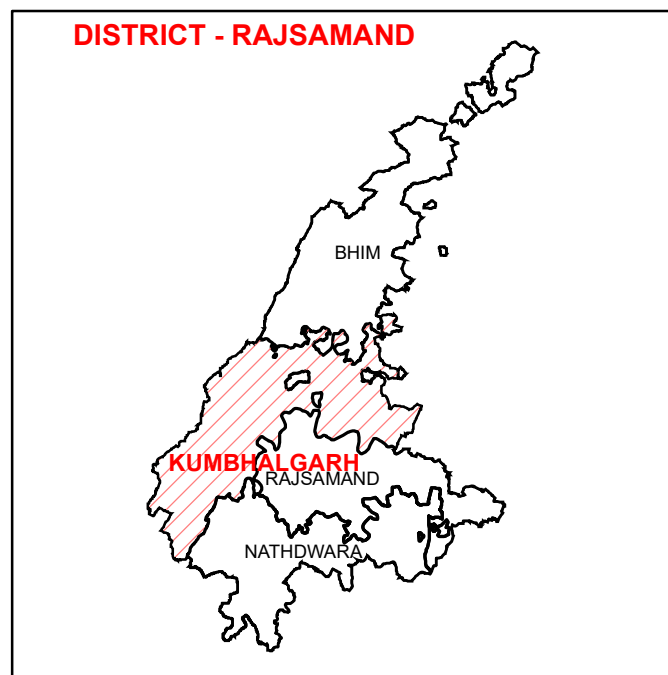

ASSEMBLY CONSTITUENCY - KUMBHALGARH-174

DISTRICT - RAJSAMAND

Legend

- Ⓧ Tehsil Headquarter
- Ⓧ ILR Headquarter
- P Patwar Circle Headquarter
- Tehsil Boundary
- ILR Circle Boundary
- Patwar Circle Boundary
- Village Boundary

State Remote Sensing Application Centre
DST, GoR, Jodhpur

Election Department, Rajasthan